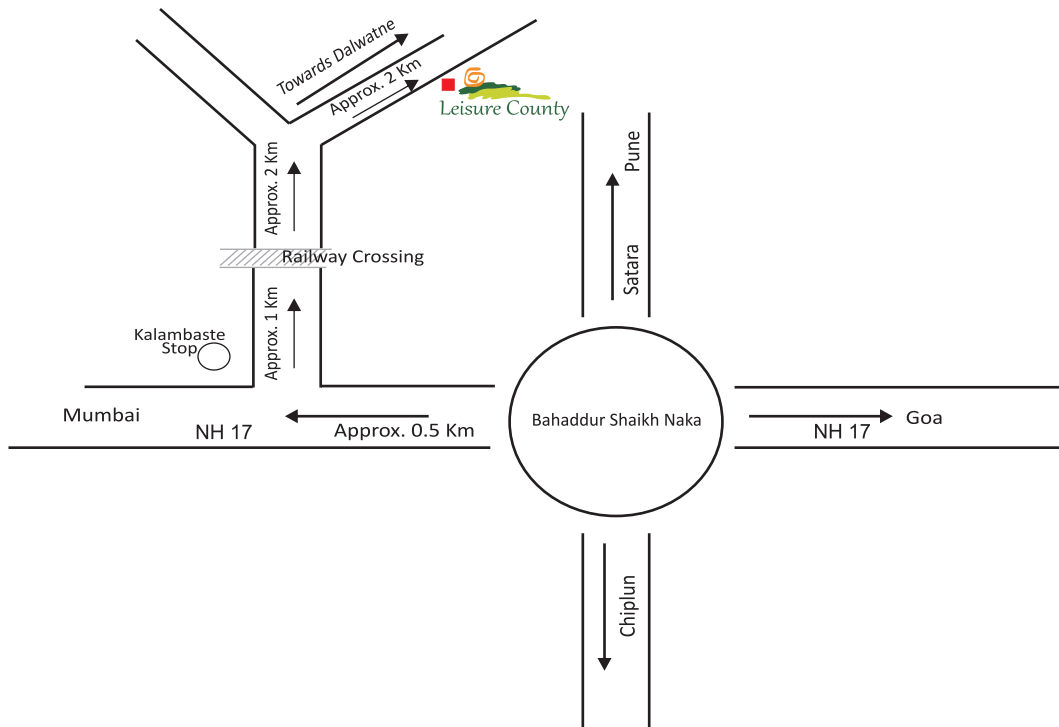

Location Map: